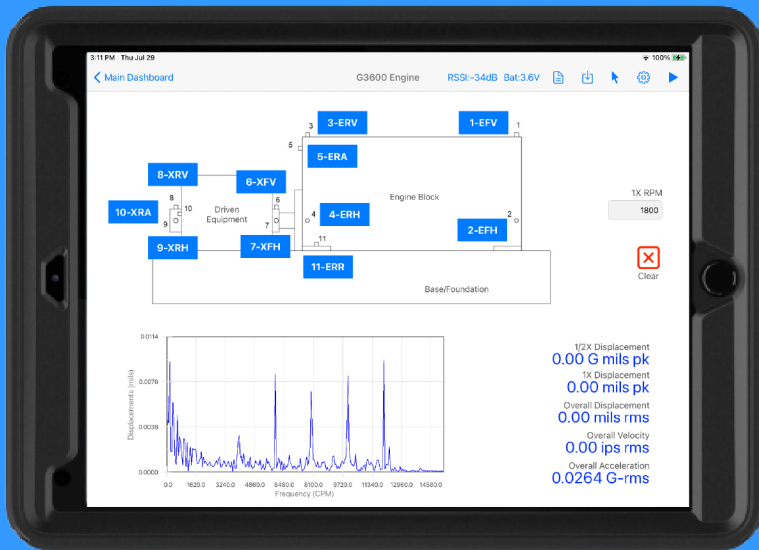

CAT Engine Deluxe Commissioning Kit

Vibration - Alignment - Deflection

True Wireless. Safe. Repeatable.

The SensOS Engine Deluxe Commissioning Kit is compliant to Caterpillar's LEBW4972 Standard for Commissioning and Installation, this kit includes Wireless Vibration Testing, Shaft Alignment System and Crankshaft Deflection Test.

SensOS has developed an unique App for Commissioning Reports, MultiSens-7314, with a simple to use interface for producing and saving reports.

Safety is always our top priority, that is why we've developed a test in which sensors are placed in each position and then data is gathered at a safe distance from Engine.

Walkaround Individual Data Collection is also available .

Vibration Features

- Overall, Filtered 1X and 1/2X Vibration Data.
- CAT standard or custom Thresholds.
- Vibration Report includes Summary and individual detail for all measurements.

Crankshaft Deflection Features

Crankshaft Deflection Test captures sensor readings at 5 positions on the crankshaft. Crank web vertical and horizontal deflections are automatically calculated once 5 readings are collected.