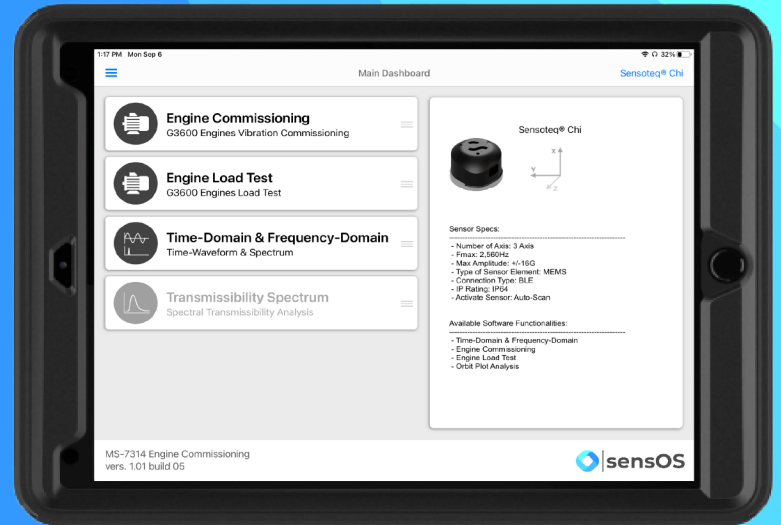

CAT Engine Deluxe Commissioning Kit

Vibration - Alignment - Deflection

True Wireless. Safe. Repeatable.

The SensOS Engine Deluxe Commissioning Kit is compliant to Caterpillar's LEBW4972 Standard for Commissioning and Installation, this kit includes Wireless Vibration Testing, Shaft Alignment System and Crankshaft Deflection Test.

SensOS has developed an unique App for Commissioning Reports, MultiSens-7314, with a simple to use interface for producing and saving reports.

Safety is always our top priority, that is why we've developed a test in which sensors are placed in each position and then data is gathered at a safe distance from Engine.

Walkaround Individual Data Collection is also available .

Vibration Features

- Overall, Filtered 1X and 1/2X Vibration Data.
- CAT standard or custom Thresholds.
- Vibration Report includes Summary and individual detail for all measurements.

- Wireless Sensor.
- Angle and position indicator.
- Crankshaft end play test.
- Horizontal and Vertical Deflection Auto Calculation.

Shaft Alignment Features

- Measurement Flexibility and auto reports.
- 3D live view and Disturbance Compensation.
- Offset Brackets Included.